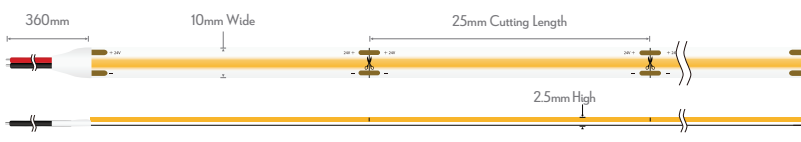

PLEX-COB-20 COB True Dotless LED Strip

Description

The PLEX-COB series of LED strip incorporates the latest in LED COB chip technology, with true dotless appearance utilising 640 LEDs per metre. Operating on 24V DC allows for less resistive heat and longer run lengths. Choose from IP54 Indoor Strip including wet areas, or for waterproof installations, the IP67 Strip with silicon coating. Longer areas of weldless joints provide a more reliable solution avoiding breaks in continuity. A range of wattage per metre options from 5W, 10W, 15W and 20W covers all desirable light output levels for your desired area. High CRI90 chips provide excellent colour rendering while providing a smooth and seamless linear lighting for a clean and minimalistic look. The PLEX-COB series come with a choice of single colour 3000K Warm White, 4000K Neutral White and 5000K White for your residential or commercial linear lighting project applications. A comprehensive range of optional accessories including fast fix connectors, and L-joint connectors are available for complex installations. Ideal for kitchens, bathrooms, laundry, bars, restaurants, and all indoor highlighting applications.

Specification Features

Input Voltage:	24V DC
Per Metre Power (W):	20W
IP rating (IP):	IP54**
Per Metre Lumen Output (lm):	Warm White 3000K - 1800lm Neutral White 4000K - 2000lm White 5000K - 2000lm
LED type:	COB - 640 LED Per Metre
CCT:	3000K - 4000K - 5000K
CRI:	≥90
Beam angle (°):	180°
Dimmable:	Yes***
Lifespan (hrs):	50,000hrs
Wiring:	Parallel
Cutting Increment/Sections:	25mm
Requires:	24V DC Constant Voltage LED Driver

PLEX-COB-LCCON

PLEX-COB-LCON

PLEX-COB-SCON

PLEX-COB-FCCON

Diagrams / Additional

Item No.	Variant			CCT
	Per Mt	20M	50M	
PLEX-COB-20	24009	24023	24037	3000K
	24010	24024	24038	4000K
	24011	24025	24039	5000K
Max Run Length: 3M				
PLEX-COB	LCCON	LCON	SCON	FCCON
	23991	23993	23990	23992